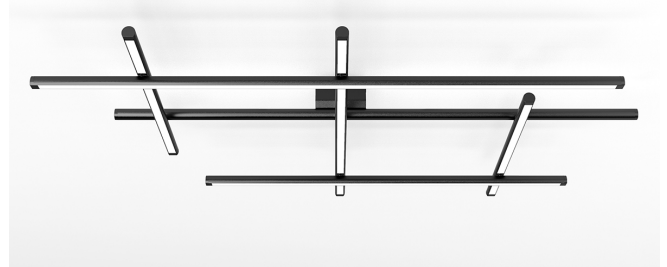

Ceiling lighting fixture for interiors, with direct and indirect light emission.  
Pickled sheet metal ceiling bracket in polyacrylic paint.  
Pickled sheet metal wall plate in polyacrylic paint.  
Extruded aluminium structure in white, mat black, bronze, mat brass or titanium polyacrylic paint.  
Joints in turned brass and die-cast aluminium in polyacrylic paint.  
Die-cast aluminium end caps in polyacrylic paint.  
Extruded polycarbonate diffusers with opaline finish.